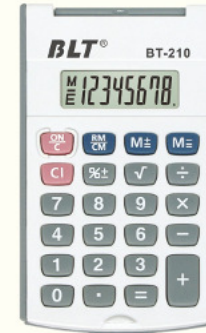

BT-208A

BT-208-12

Size:89x58x16mm
Packing:1/60/240
Meas:417x353x298mm
Weight:61g

FOLDABLE CALCULATOR

<http://www.koifung.com>

BT-209

Auto-Rotating Cover
Size:103x68x11mm
Packing:1/60/240
Meas:453x410x368mm
Weight:41g

BT-2020-12

Size:108x77x16mm
Packing:1/40/160
Meas:433x251x366mm
Weight:82g

BT-320A

BT-320-12

Size:98x63x14mm
Packing:1/40/160
Meas:453x245x334mm
Weight:87g

BT-210

Size:100x60x12mm
Packing:1/100/400
Meas:445x380x302mm
Weight:45g

BT-243

Size:105x64x11mm
Packing:1/60/240
Meas:355x320x315mm
Weight:51g

BT-243A

BT-505

Size:117x72x11mm
Packing:1/80/320
Meas:521x329x346mm
Weight:63g

BT-505A

FOLDABLE CALCULATOR

<http://www.koifung.com>

BT-506

Size: 94x59x9.5mm
 Packing: 1/100/400
 Meas: 429x354x294mm
 Weight: 37g

BT-509-12

Size: 110x69x12mm
 Packing: 1/60/240
 Meas: 370x343x328mm
 Weight: 59g

BT-509A

BT-608

With Cardcase
 Size: 96x66x9mm
 Packing: 1/120/480
 Meas: 565x307x235mm
 Weight: 35g