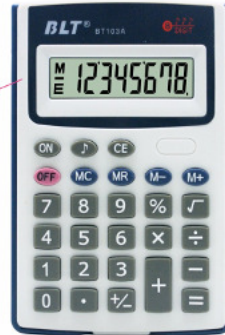

BT-103-12

Size:126x81x13mm
Packing:1/40/240
Meas:439x380x383mm
Weight:83g

BT-103A

BT-1000

Size:98x63x14.6mm
Packing:1/40/160
Meas:453x245x334mm
Weight:88g

BT-1000A

BT-1000-12

Size:98x63x14.5mm
Packing:1/40/160
Meas:453x245x334mm
Weight:88g

BT-3101

Size:111x67x14mm
Packing:1/60/240
Meas:499x300x324mm
Weight:75g

BT-108-12

Size:89x56x16mm
Packing:1/60/240
Meas:417x340x299mm
Weight:53g

BT-108A

BT-108

Size:89x56x16mm
Packing:1/60/240
Meas:417x340x299mm
Weight:53g

BT-208A

BT-208-12

Size:89x58x16mm
Packing:1/60/240
Meas:417x353x298mm
Weight:61g

FOLDABLE CALCULATOR

<http://www.koifung.com>

BT-209

Auto-Rotating Cover
Size:103x68x11mm
Packing:1/60/240
Meas:453x410x368mm
Weight:41g