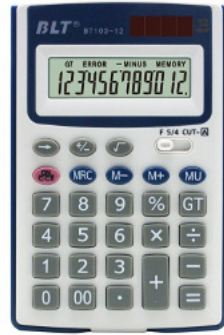

BT-103-12

Size:126x81x13mm
Packing:1/40/240
Meas:439x380x383mm
Weight:83g

BT-103A

BT-1000

Size:98x63x14.6mm
Packing:1/40/160
Meas:453x245x334mm
Weight:88g

BT-1000A

BT-1000-12

Size:98x63x14.5mm
Packing:1/40/160
Meas:453x245x334mm
Weight:88g

BT-3101

Size:111x67x14mm
Packing:1/60/240
Meas:499x300x324mm
Weight:75g

BT-108-12

Size:89x56x16mm
Packing:1/60/240
Meas:417x340x299mm
Weight:53g

BT-108A

BT-108

Size:89x56x16mm
Packing:1/60/240
Meas:417x340x299mm
Weight:53g