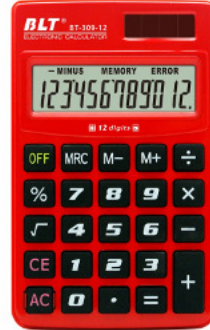

BT-309-12

Durable Metal Cover
Size: 109x67x9mm
Packing: 1/60/240
Meas: 384x353x348mm
Weight: 47g