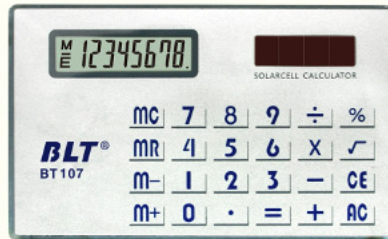

BT-107

Business Card Size
Durable Metal Back Cover
Size:88x54x2.5mm
Packing:1/200/1200
Meas:397x335x229mm
Weight:17g