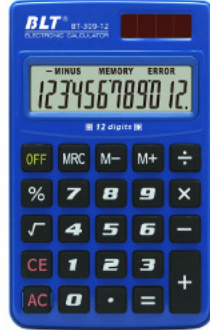

BT-309-12

Durable Metal Cover
Size: 109x67x9mm
Packing: 1/60/240
Meas: 384x353x348mm
Weight: 47g