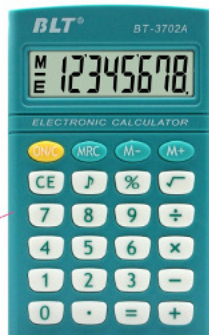

BT-3702

Size:110x66x10.5mm
Packing:1/60/240
Meas:463x256x328mm
Weight:42g

BT-3702A

BT-3803-8

Durable Metal Cover
Size:117x76x18mm
Packing:1/60/240
Meas:519x345x362mm
Weight:61g

BT-3803A

BT-5002

Size:91x56x11mm
Packing:1/120/480
Meas:390x 319x423mm
Weight:35g

BT-5002E

BT-5006E

Size:96x57x9.5mm
Packing:1/120/480
Meas:326x304x439mm
Weight:34g

BT-5003

Size:90x55x10mm
Packing:1/120/480
Meas:325x325x462mm
Weight:35g

BT-5003E

BT-5005

Size:93x58x10mm
Packing:1/120/480
Meas:345x325x463mm
Weight:31g