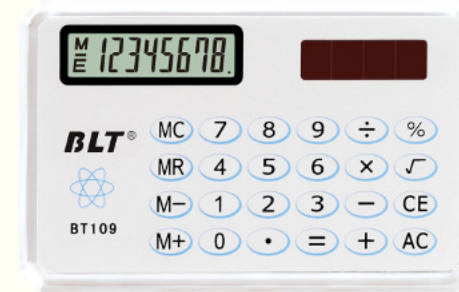

BT-270-8S

Size:103x62x10mm
Packing:1/60/320
Meas:459x305x302mm
Weight:39g

BT-107

Business Card Size
Durable Metal Back Cover
Size:88x54x2.5mm
Packing:1/200/1200
Meas:397x335x229mm
Weight:17g

BT-109

Business Card Size
Size:86x54x3.2mm
Packing:1/200/800
Meas:395x253x228mm
Weight:16g