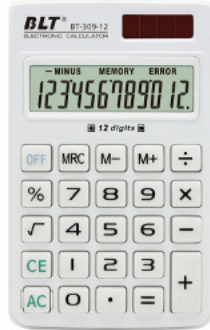

BT-309-12

Durable Metal Cover
Size: 109x67x9mm
Packing: 1/60/240
Meas: 384x353x348mm
Weight: 47g