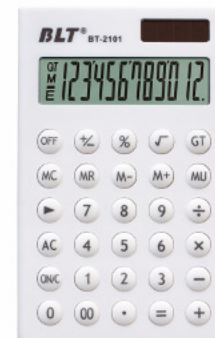

BT-2106

Size:120x60x11mm

Packing:1/60/240

Meas:523x278x300mm

Weight:58g

POCKET CALCULATOR

HIGH QUALITY CALCULATOR

POCKET CALCULATOR

<http://www.kyfun.com>

BT-2101

Size:112x71x9mm

Packing:1/40/160

Meas:303x260x344mm

Weight:55g

BT-2102

Size:112x71x9mm