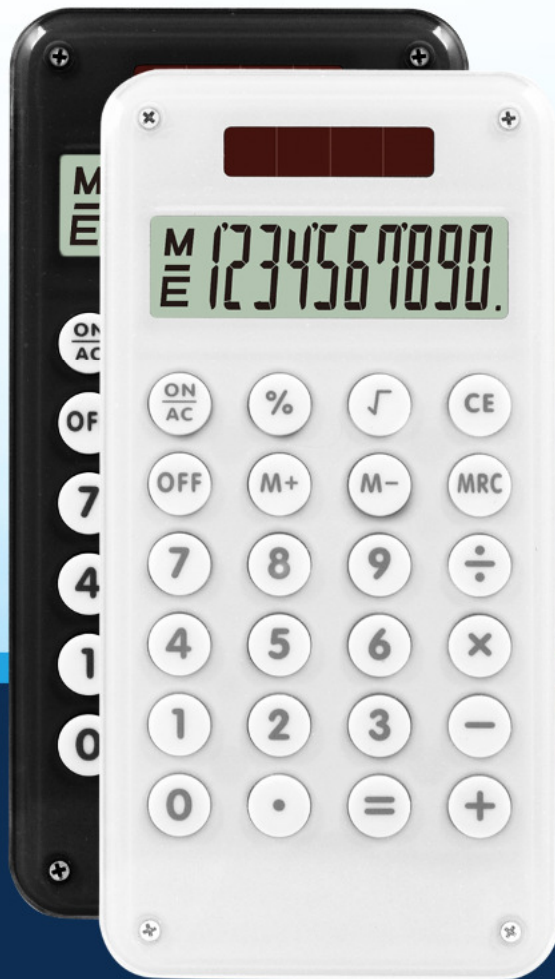

BT-2106

Size:120x60x11mm

Packing:1/60/240

Meas:523x278x300mm

Weight:58g

POCKET CALCULATOR

HIGH QUALITY CALCULATOR

POCKET CALCULATOR

<http://www.kyfun.com>

BT-2101

Size:112x71x9mm

Packing:1/40/160

Meas:303x260x344mm

Weight:55g

BT-2102

Size:112x71x9mm

Packing:1/40/160

Meas:303x260x344mm

Weight:56g

BT-100

Size:88x56x10mm

Packing:1/120/480

Meas:417x390x434mm

Weight:32g

BT-110

Size:88x56x10mm

Packing:1/120/480

Meas:417x390x434mm

Weight:33g

BT-101A

Size:117x71x14mm

Packing:1/80/320