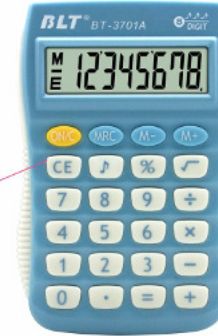

BT-313

Size: 85x55x7mm
Packing: 1/120/480
Meas: 505x405x288mm
Weight: 25g

BT-323A

Durable Metal Cover
Size: 85x55x8mm
Packing: 1/120/480
Meas: 505x405x288mm
Weight: 30g

BT-326A

Size: 86x56x7mm
Packing: 1/80/320
Meas: 406x310x287mm
Weight: 25g

BT-309-12

Durable Metal Cover
Size: 109x67x9mm
Packing: 1/60/240
Meas: 384x353x348mm
Weight: 47g

BT-3701A

BT-3701

Size: 110x72x10.5mm
Packing: 1/60/240
Meas: 463x256x348mm
Weight: 45g

BT-3006

UV Test Function
Size: 66x42x14mm
Packing: 1/150/600
Meas: 530x327x318mm
Weight: 23g

BT-309A

Durable Metal Cover
Size: 109x67x9mm
Packing: 1/60/240
Meas: 384x353x348mm
Weight: 47g

BT-3703A

BT-3703

Size: 105x66x10.5mm
Packing: 1/60/240
Meas: 463x246x324mm
Weight: 40g