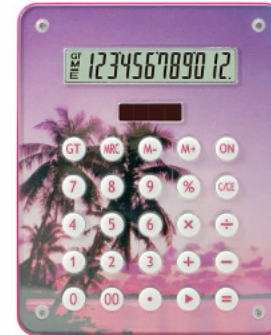

BT-532

Size: 150x120x15mm
Packing: 1/40/120
Meas: 450x370x504mm
Weight: 135g