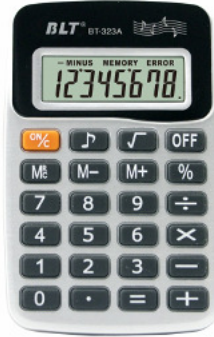

BT-323A

Durable Metal Cover
Size: 85x55x8mm
Packing: 1/120/480
Meas: 505x405x288mm
Weight: 30g