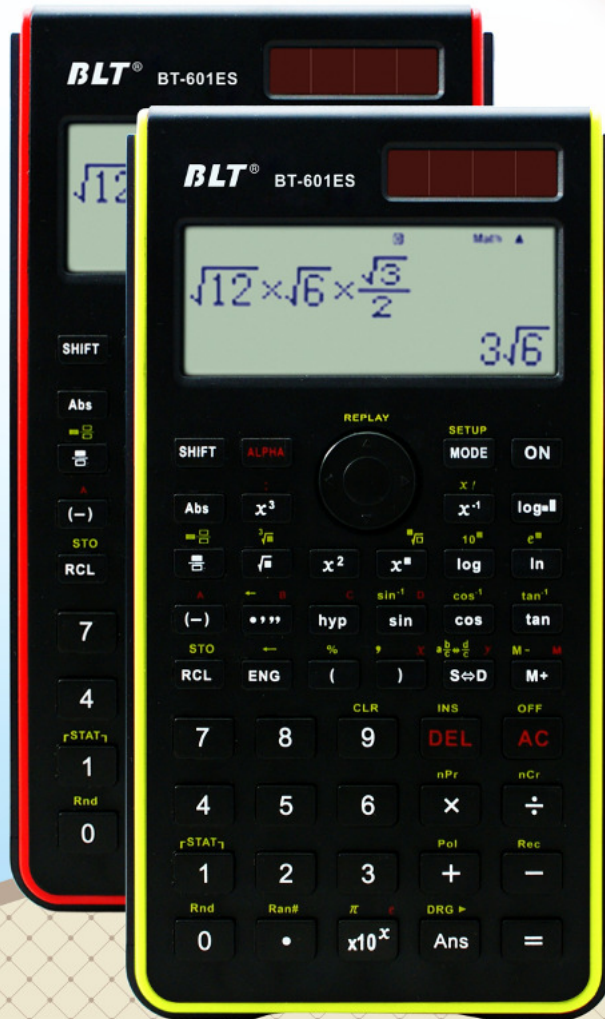

## BT-601ES

Size: 152x84x24mm

Packing: 1/60/240

Meas: 580x340x388mm

Weight: 113g

### BT-105B

Time Display  
Size: 126x72x11mm  
Packing: 1/60/240  
Meas: 421x363x352mm  
Weight: 70g