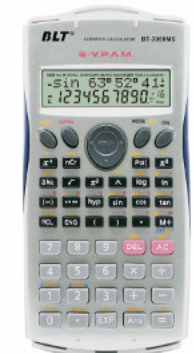

BT-3950MS

Size:170x80x16mm
Packing:1/30/120
Meas:385x345x378mm
Weight:120g

240 FUNCTION 10+2 DIGITS PLASTIC KEY