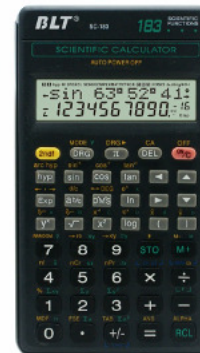

SC-183

Size: 136x78x18mm
Packing: 1/30/120
Meas: 390x361x342mm
Weight: 97g