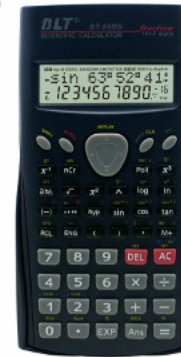

### BT-105B

Time Display  
Size: 126x72x11mm  
Packing: 1/60/240  
Meas: 421x363x352mm  
Weight: 70g

### SC-183

Size: 136x78x18mm  
Packing: 1/30/120  
Meas: 390x361x342mm  
Weight: 97g

**BT-350TL**

Durable Metal Cover  
Size:153x85x16mm  
Packing:1/30/120  
Meas:355x353x394mm  
Weight:124g

229 FUNCTION 10+2 DIGITS PLASTIC KEY

**BT-350TLA**

**BT-85MS(500MS)**

Size:163x84x19mm  
Packing:1/20/120  
Meas:391x270x558mm  
Weight:136g

244 FUNCTION 10+2 DIGITS PLASTIC KEY

**BT-570MS**

Size:163x84x19mm  
Packing:1/20/120  
Meas:391x270x558mm  
Weight:136g